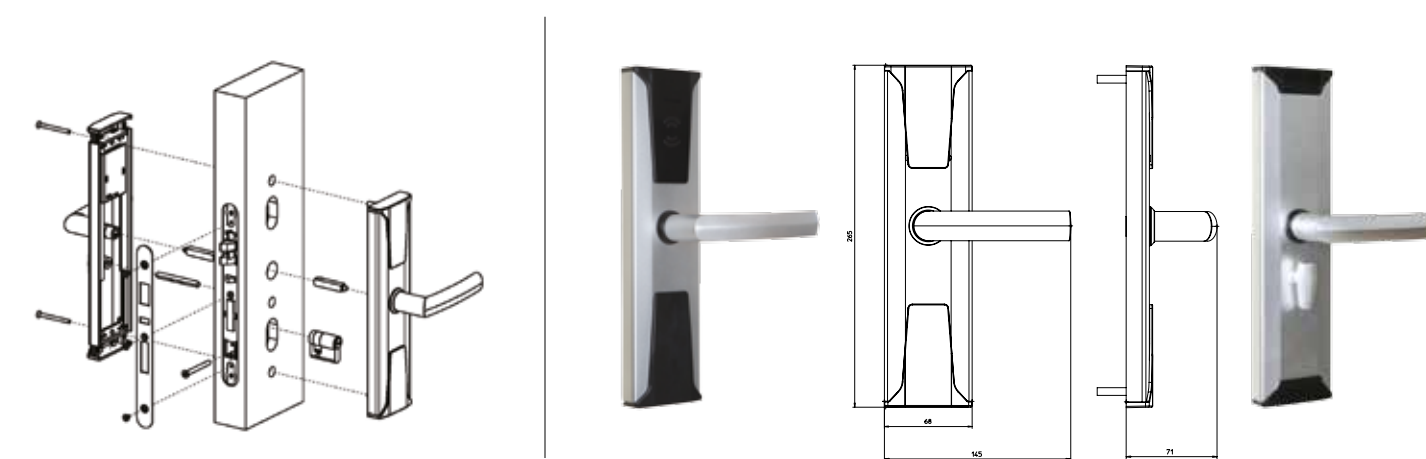

Retrofit underplate

A metal underplate mounted between the door and the CISA eGO handle plate to cover the existing holes.

For more information
CISA Hospitality Solutions:
cisahotels.com
[@CISALocks](https://twitter.com/CISALocks).

CISA
eGO

CISA eGO

Technical drawings

EURO mortise

ANSI mortise

Installation diagram

Technical drawings: all measurements in mm.