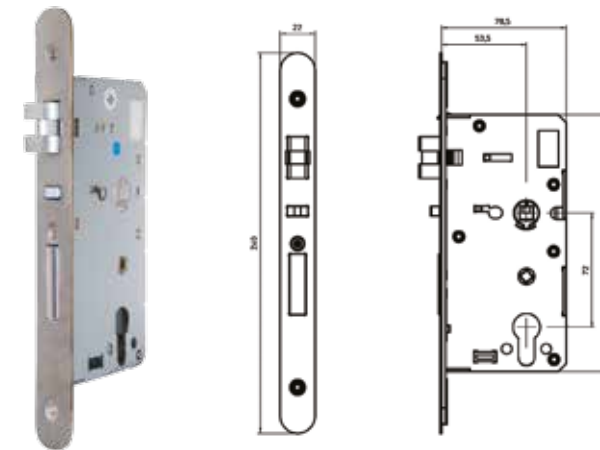

Retrofit underplate

A metal underplate mounted between the door and the CISA eGO handle plate to cover the existing holes.

For more information
CISA Hospitality Solutions:
cisahotels.com
[@CISALocks](https://twitter.com/CISALocks).

CISA
eGO

CISA eGO

Technical drawings

EURO mortise

ANSI mortise

Installation diagram

Technical drawings: all measurements in mm.