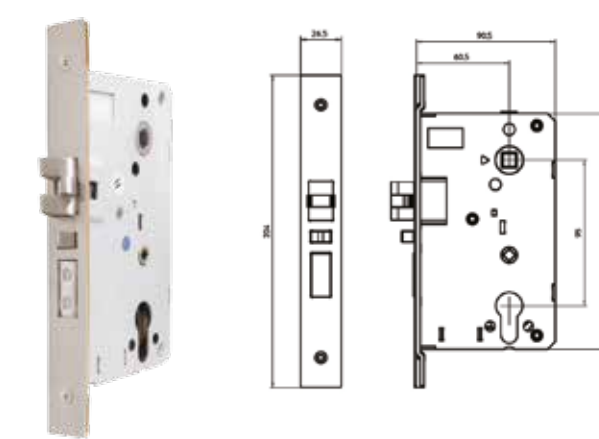

Retrofit underplate

A metal underplate mounted between the door and the CISA eGO handle plate to cover the existing holes.

For more information
CISA Hospitality Solutions:
cisahotels.com
[@CISALocks](https://twitter.com/CISALocks).

CISA
eGO

CISA eGO

Technical drawings

EURO mortise

ANSI mortise

Installation diagram

Technical drawings: all measurements in mm.