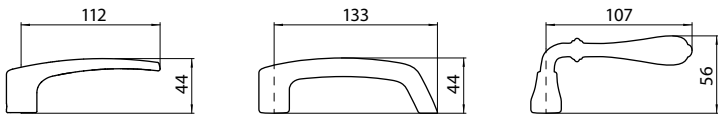

CISA eSIGNO

Contactless lock

Manual deadbolt version

Technical sheet

Handle plate

Installation

Technical drawings
all measurements are in mm.

15A300, 15A310 lock series