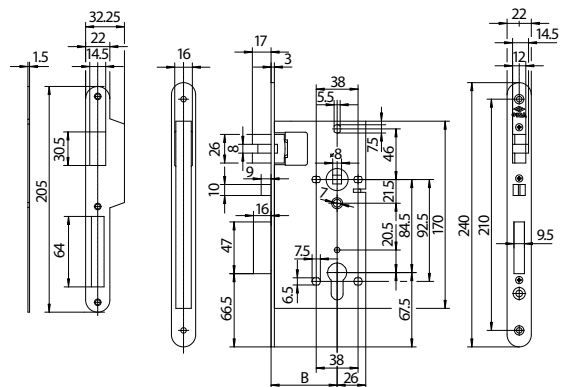

15A300, 15A310 lock series

Striker