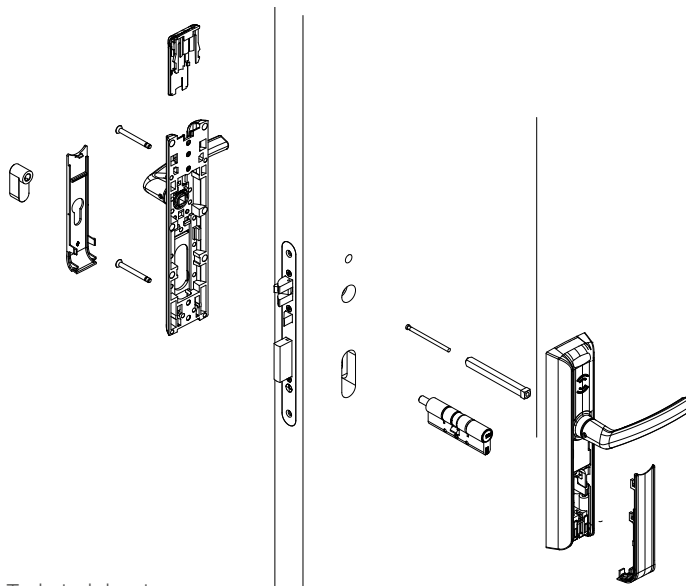

CISA eSIGNO

Contactless lock

Manual deadbolt version

Technical sheet

Handle plate

Installation

Technical drawings
all measurements are in mm.

15A300, 15A310 lock series