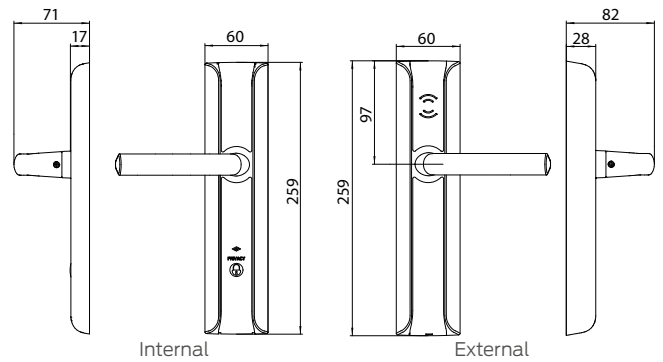

CISA eSIGNO

Contactless lock

Manual deadbolt version

Technical sheet

Handle plate

Installation

Technical drawings
all measurements are in mm.

15A300, 15A310 lock series